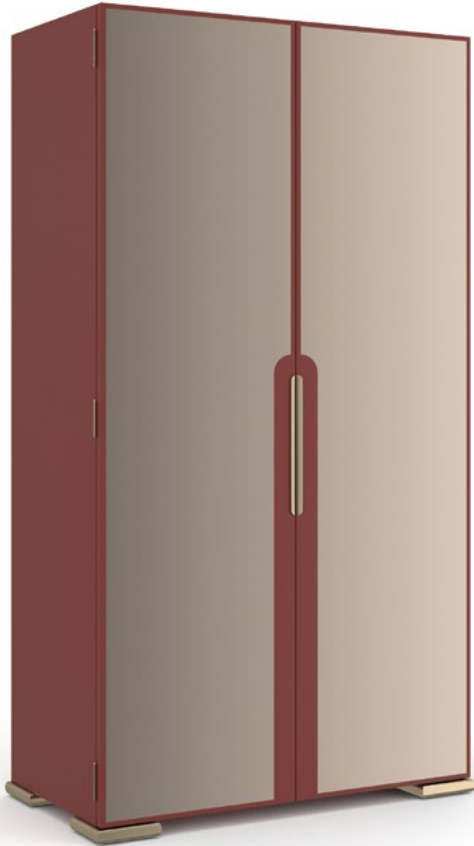

SKU: CLA-024-052

DIMENSIONS:

42W x 20D x 78H (in)

106.68W x 50.8D x 198.12H (cm)

BOX DIMENSIONS: 46W x 26D 84H (in)

WEIGHT: 265 **TOTAL CUBES:** 57.8

FEATURES: Case finish in Rouge Red Gloss. Two Bronze Mirror door fronts. The interior features two Smoked Bronze glass shelves, open storage, pull out work surface and three drawers. Top back interior is Bronze Mirror. Bottom interior finish in Rouge Red Gloss. Drawer interior in Rouge Red. Metal bun feet and hardware in Whisper of Gold.