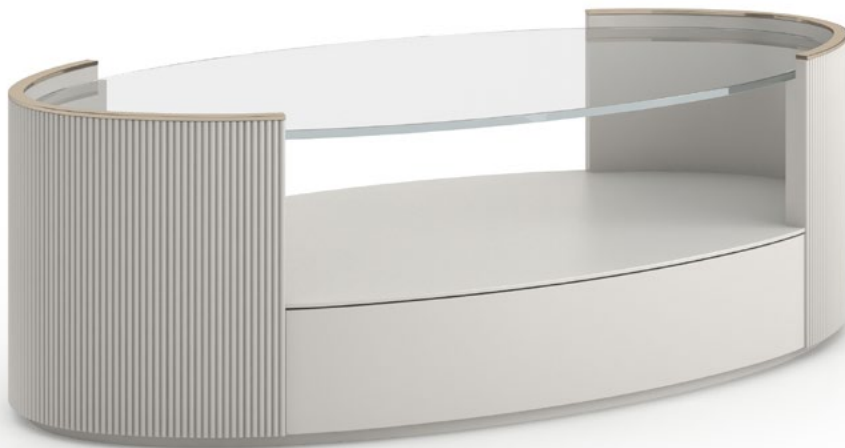

SKU: CLA-024-405

DIMENSIONS:

56W x 28.5D x 18H (in)

142.24W x 72.39D x 45.72H (cm)

BOX DIMENSIONS: 26W x 26D 28H (in)

WEIGHT: 0

TOTAL CUBES: 10.954

FEATURES: Clear glass top. Case finished Matte Pearl. Open storage area. One drawer with bottom finger pull and soft close undermount guides. Interior finish paint to match.

FINISH:

Matte Pearl

Whisper of Gold

LOVE ROUND END TABLE - ORACLE

A petite barrel table like this can fit in any space. This feminine piece has a clear glass top and delicately fluted casework in Oracle leaf surrounding the piece. Inside a one-touch latch door with Whisper of Gold hardware discover one interior adjustable shelf with a finish that matches the piece.