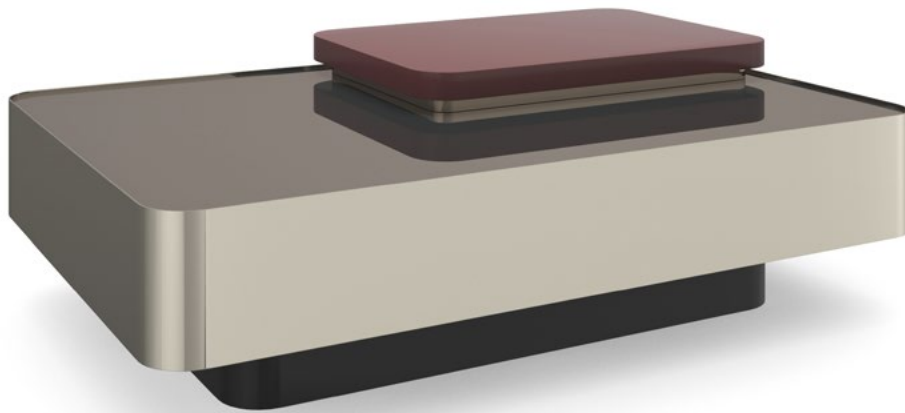

FINISH:

Rouge Red
Gloss

Chocolate
Truffle

Whisper of Gold

PERIPHERY COCKTAIL TABLE

Memories of Studio 54 inspired this square-in-square cocktail table. Glossy and impressive, this large piece has deep sides and softened corners in dramatic Rouge Red Gloss with a Smoked Bronze Mirror top, banded in mirror-polished Whisper of Gold metal. The short, thin base is in Dark Chocolate. For a punctuation of color, a Rouge Red gloss square tray can be removed from its top to carry appetizers and cocktails.