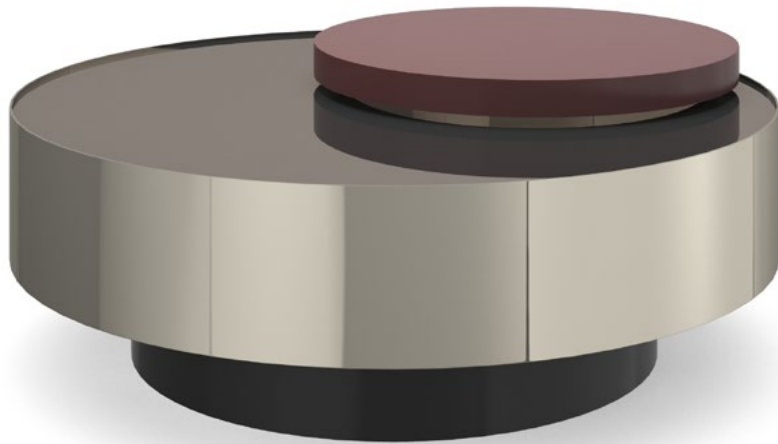

FINISH:

Chocolate
Truffle

Whisper of Gold

FABRIC:

2794-29CC

RADIUS COCKTAIL TABLE

This round-in-round cocktail table takes you back to the glamour Studio 54. Glossy and impressive, this large, round piece in glossy Rouge Red has a Smoked Bronze Mirror top, banded in mirror-polished Whisper of Gold metal. The short, thin base is mirror-polished in Dark Chocolate. For a punctuation of color, a glossy Rouge Red round tray can be removed from its top to carry appetizers and cocktails.